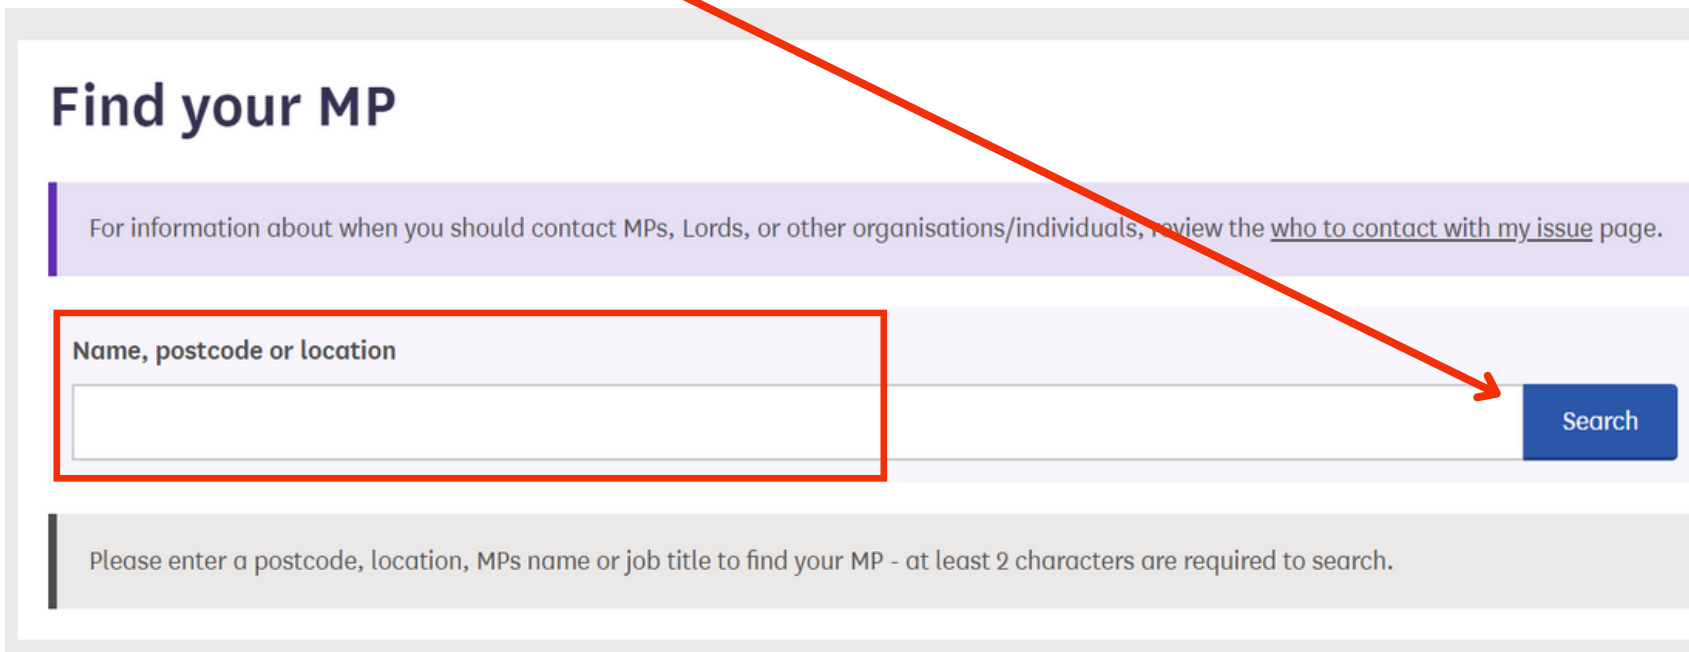

Step 4

Click on the search bar and type in your postcode or the name of your town. Then click Search.